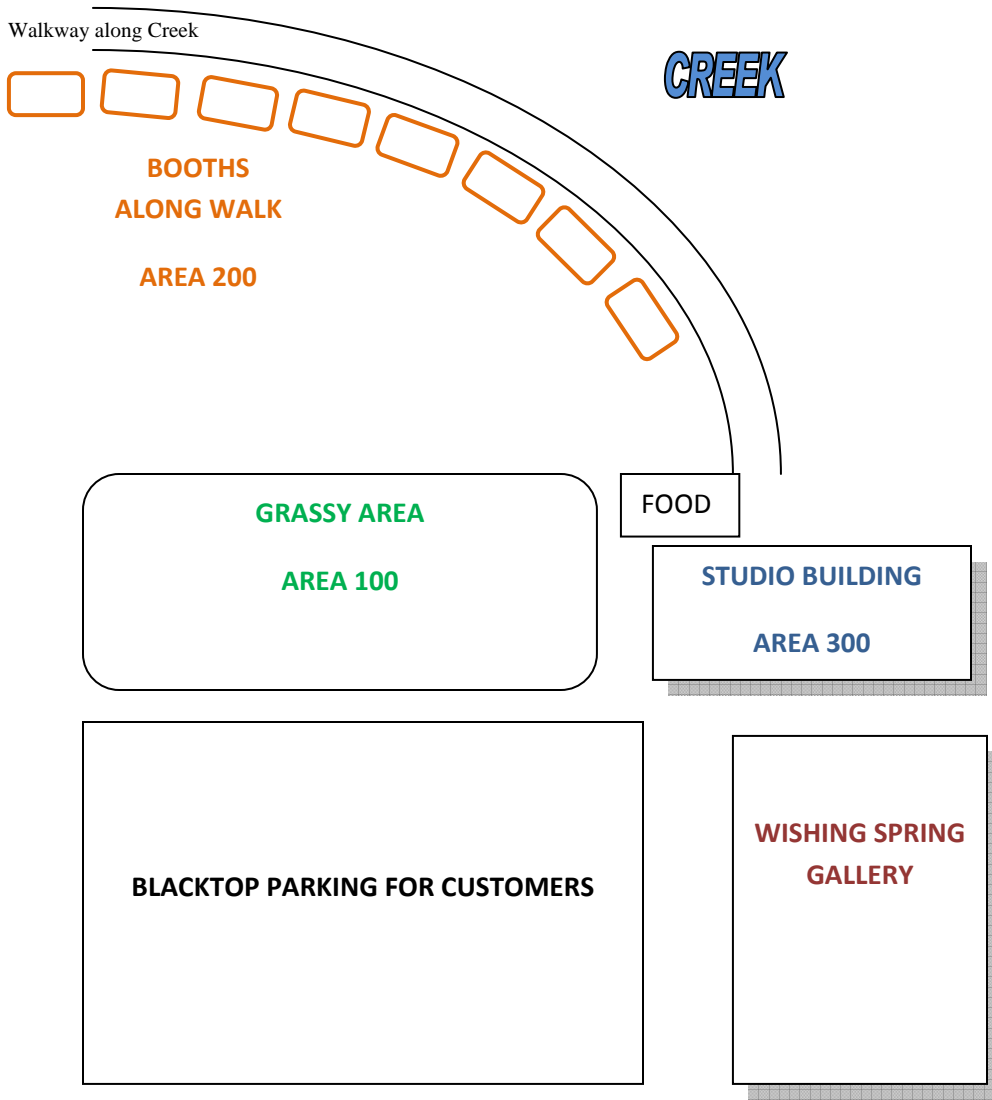

ART ON THE CREEK
May 6-7, 2011

MCNELLY ROAD – County Road 40